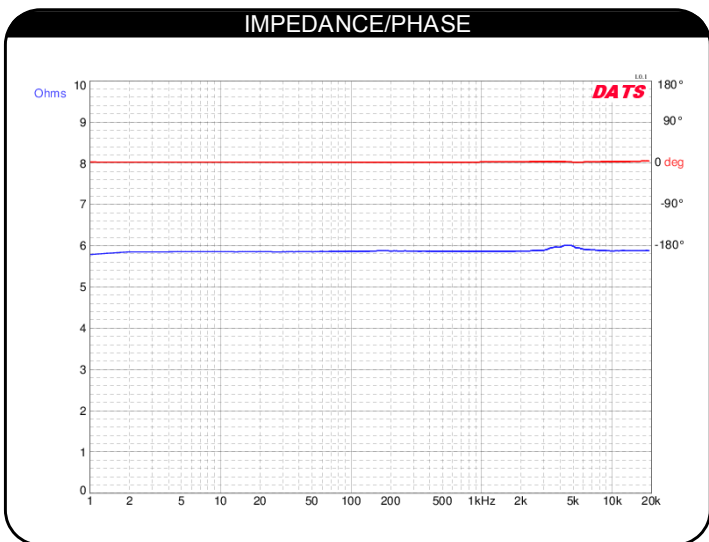

PTMini-6 Planar Tweeter 6 Ohm

PTMini-6

PARAMETERS	
Impedance	6 ohms
Re	5.9 ohms
Le	N/A
Fs	4,461 Hz
Qms	1.78
Qes	N/A
Qts	1.74
Mms	N/A
Cms	N/A
Sd	5.4 cm ²
Vd	N/A
BL	N/A
Vas	N/A
Xmax	N/A
VC Diameter	N/A
SPL	90 dB @ 1W/1m
RMS Power Handling	15 watts
Usable Frequency Range (Hz)	2,900 - 25,000 Hz

- ### FEATURES
- Compact planar ribbon tweeter driver
 - High output and exceptional treble definition
 - Surface or flush mount installation
 - Potent neodymium magnetic design
 - Supports 4,000 Hz crossover, 12dB/octave