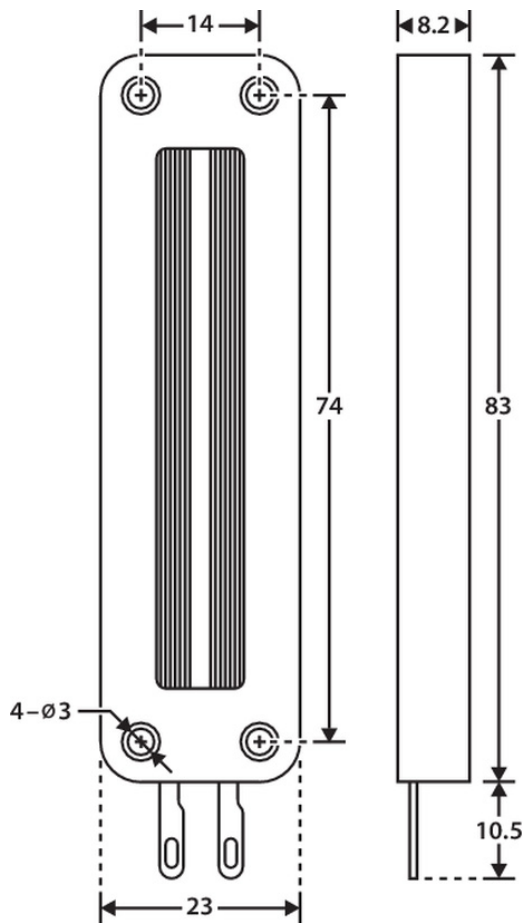

PTMini-6 Planar Tweeter 6 Ohm

PTMini-6

PARAMETERS	
Impedance	6 ohms
Re	5.9 ohms
Le	N/A
Fs	4,461 Hz
Qms	1.78
Qes	N/A
Qts	1.74
Mms	N/A
Cms	N/A
Sd	5.4 cm ²
Vd	N/A
BL	N/A
Vas	N/A
Xmax	N/A
VC Diameter	N/A
SPL	90 dB @ 1W/1m
RMS Power Handling	15 watts
Usable Frequency Range (Hz)	2,900 - 25,000 Hz

- ### FEATURES
- Compact planar ribbon tweeter driver
 - High output and exceptional treble definition
 - Surface or flush mount installation
 - Potent neodymium magnetic design
 - Supports 4,000 Hz crossover, 12dB/octave