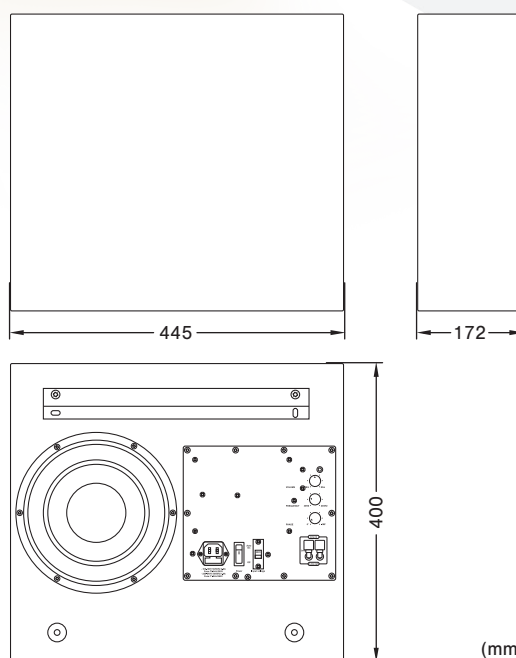

FLATSUB MIDI

HOME IS THE SWEETEST SPOT

Minimalist subwoofer

The subwoofer that disappears into your living space. Slim, elegant, and powerful – challenging traditional design.

- Rear-facing 8-inch subwoofer driver and 150W Class D-amplifier in a side-vented bass reflex design delivering rich, deep bass.
- Available in matte white or satin black in a hide-away design with a blank front that completely blends in with the environment.
- Slim, wall mounted subwoofer with a minimalist design and impressive performance that easily blends into your living space without being obtrusive.
- Install on the wall with the included adjustable wall bracket for both horizontal and vertical installation, or slide it under furniture for hidden bass.
- RCA Inputs and Outputs for linking multiple subwoofers, and included 90°-angled RCA-adapters. Auto-start and adjustable LPF & Phase to perfectly tune the subwoofer.

SPECIFICATIONS	
Component	Active subwoofer in vented box
Type	On-wall
Available colors	Matte White & Satin Black
Woofer	1x8" subwoofer
Amplifier	Class D (150W)
Low pass filter	40-200 Hz
Phase control	0-180° (continuously)
Frequency response	25 - 200 Hz
Weight	9,8 kg / piece

LOGISTICS	
EAN barcode	7331644679103 / 7331644679578
Master Carton quantity	1 pair

DLS Sweden, a part of Winn Scandinavia AB
www.facebook.com/dlsaudioofficial
www.dls.se | info@dls.se

HOME