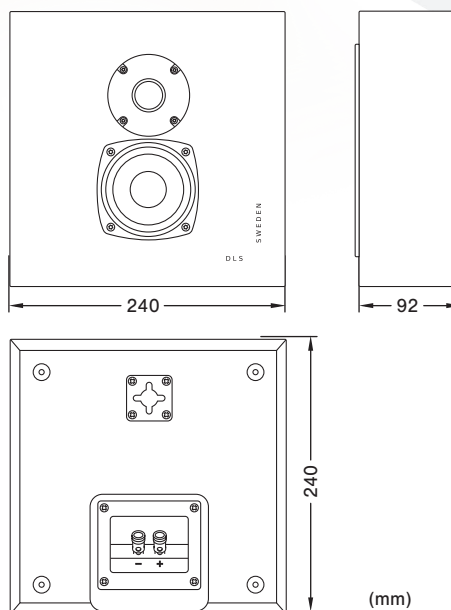

DLS Sweden, a part of Winn Scandinavia AB
www.facebook.com/dlsaudioofficial
www.dls.se | info@dls.se

HOME